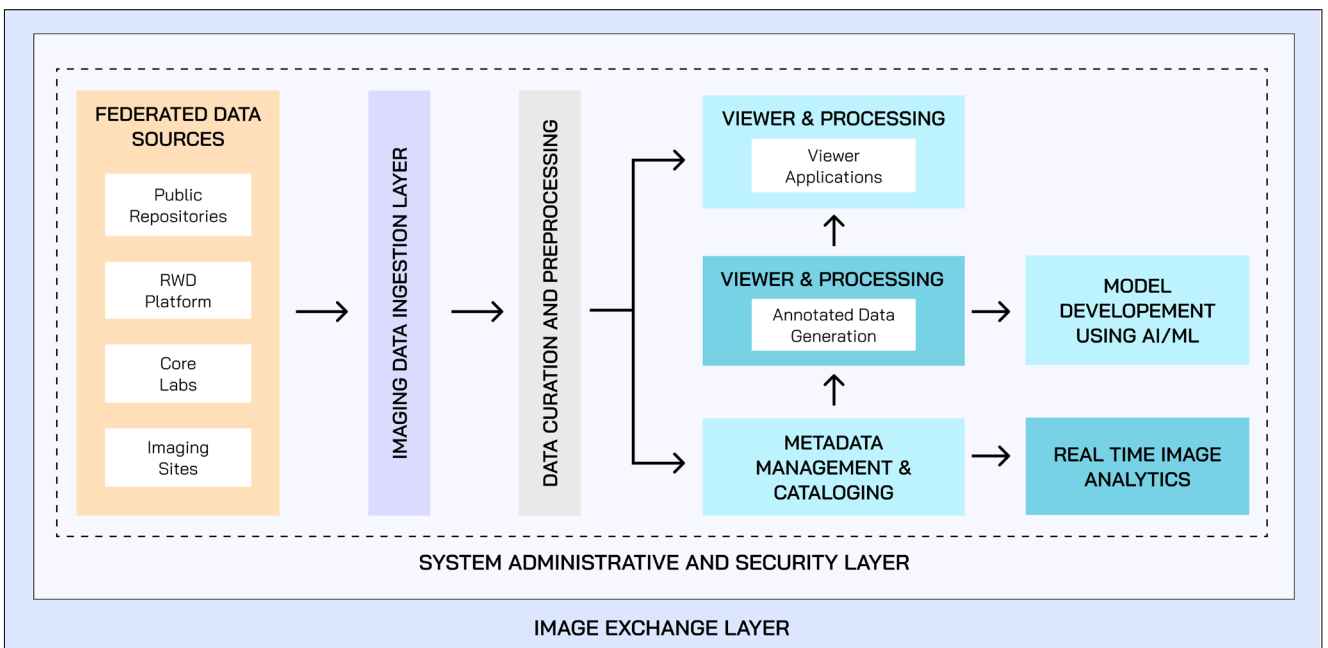

Leveraging Medical Imaging Data for RWE

Business Challenge

- The pharmaceutical company, boasting technological prowess in R&D, top-tier drug commercialization, global accessibility, and data science expertise, required CitiusTech to conceive and execute an image management solution.
- This solution was to seamlessly facilitate ingestion, storage, data search, and image annotation within their Real-World Evidence (RWE) data management platform.

- Helped set up an ingestion pipeline for DICOM and non-DICOM native data formats
- Standardized metadata using sponsor defined taxonomy and structured codes
- Performed extraction of metadata from DICOM and non-DICOM images and mapped it to FHIR resources to create a systematic approach to metadata cataloging and management
- Automated the quality control process and de-identified the images and metadata
- Designed UX/UI to facilitate data browsing and viewing
- Orchestrated Radiologist workflow for image access through 3rd party viewer
- Exchanged annotated data internally and externally to build cohort for machine learning

SOLUTION SCHEMATIC

VALUE DELIVERED

Reduced time and effort in acquiring medical imaging data from multiple external real world data sources

Developed an integrated search solution to provide access to relevant imaging information across the enterprise platform